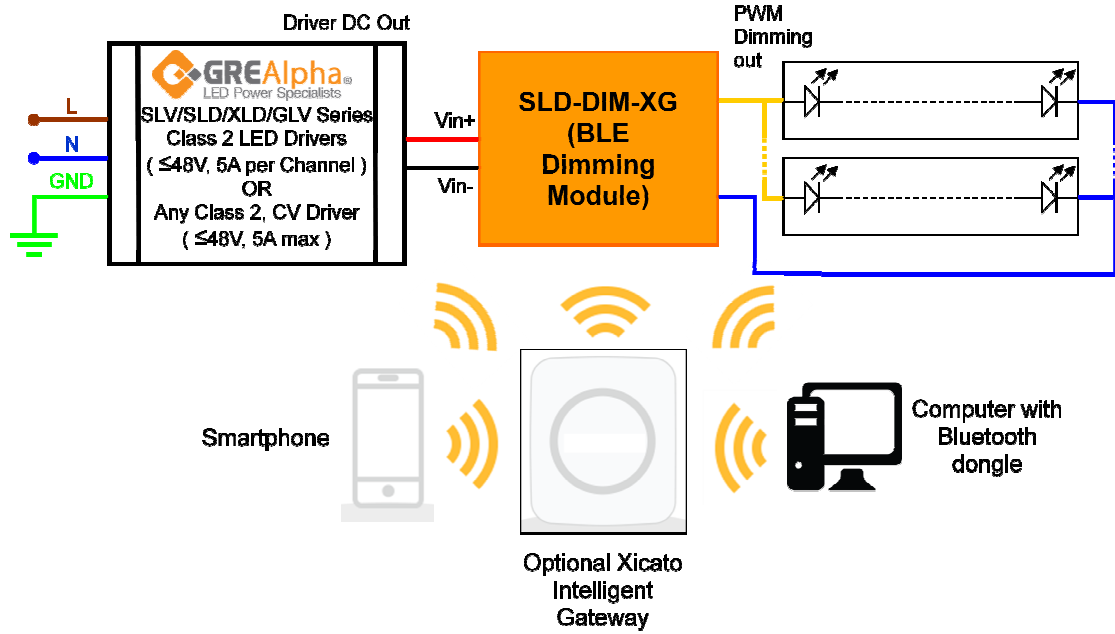

# SLD-DIM-XG

-\* 0-100% flicker-free performance not guaranteed when used with non-GRE Alpha CV Drivers