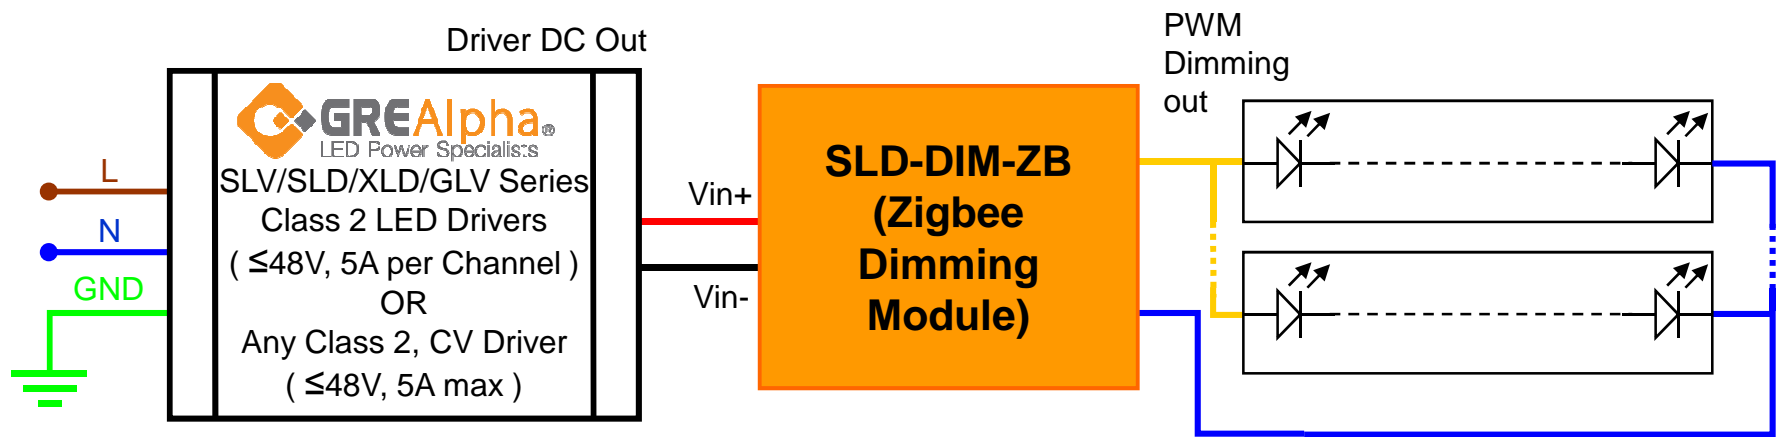

-* 0-100% flicker-free performance not guaranteed when used with non-GRE Alpha CV Drivers

Osram LIGHTIFY