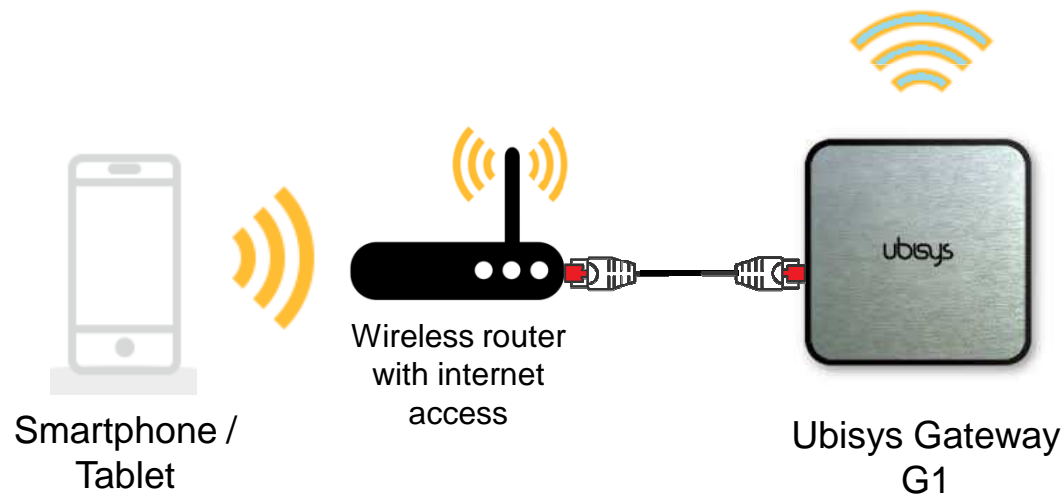

-* 0-100% flicker-free performance not guaranteed when used with non-GRE Alpha CV Drivers

Amazon Echo Plus / Echo Show

-* 0-100% flicker-free performance not guaranteed when used with non-GRE Alpha CV Drivers