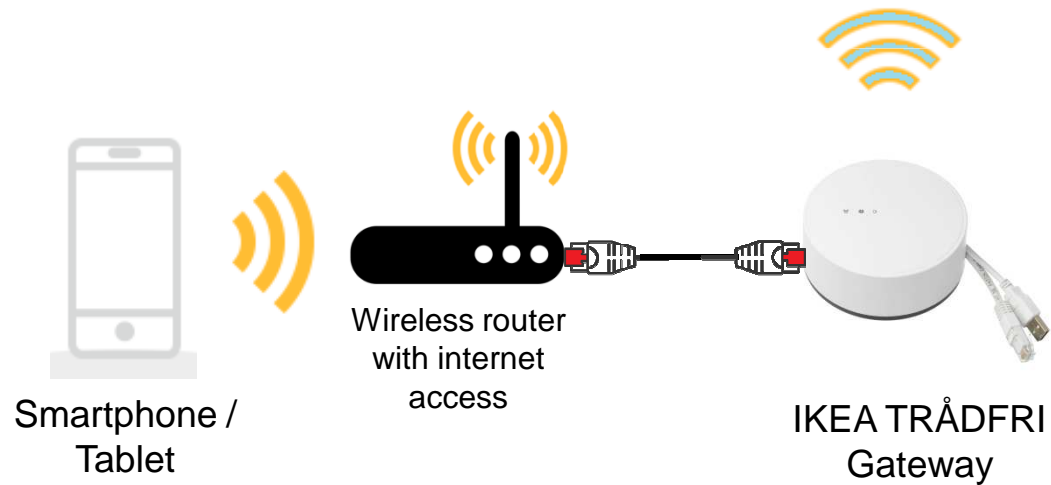

-* 0-100% flicker-free performance not guaranteed when used with non-GRE Alpha CV Drivers

IKEA TRÅDFRI