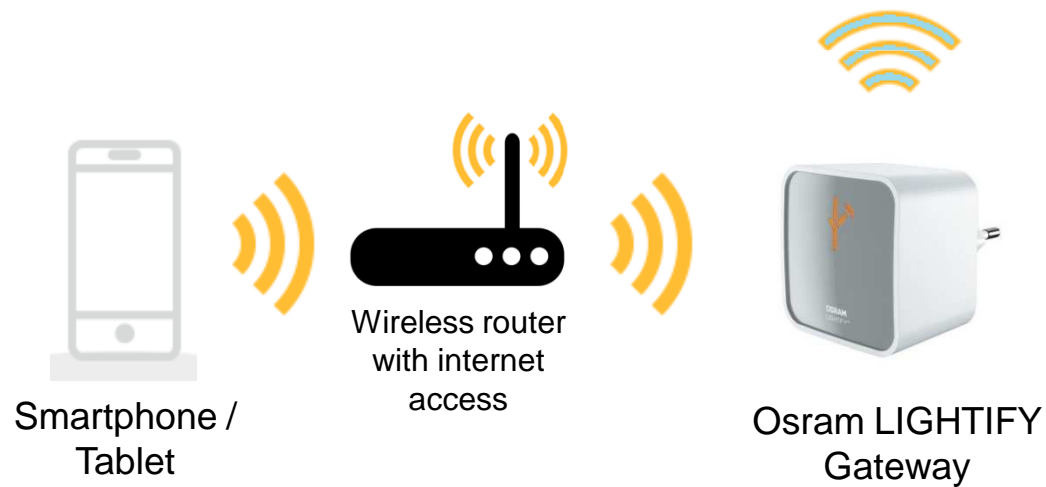

-* 0-100% flicker-free performance not guaranteed when used with non-GRE Alpha CV Drivers

Osram LIGHTIFY