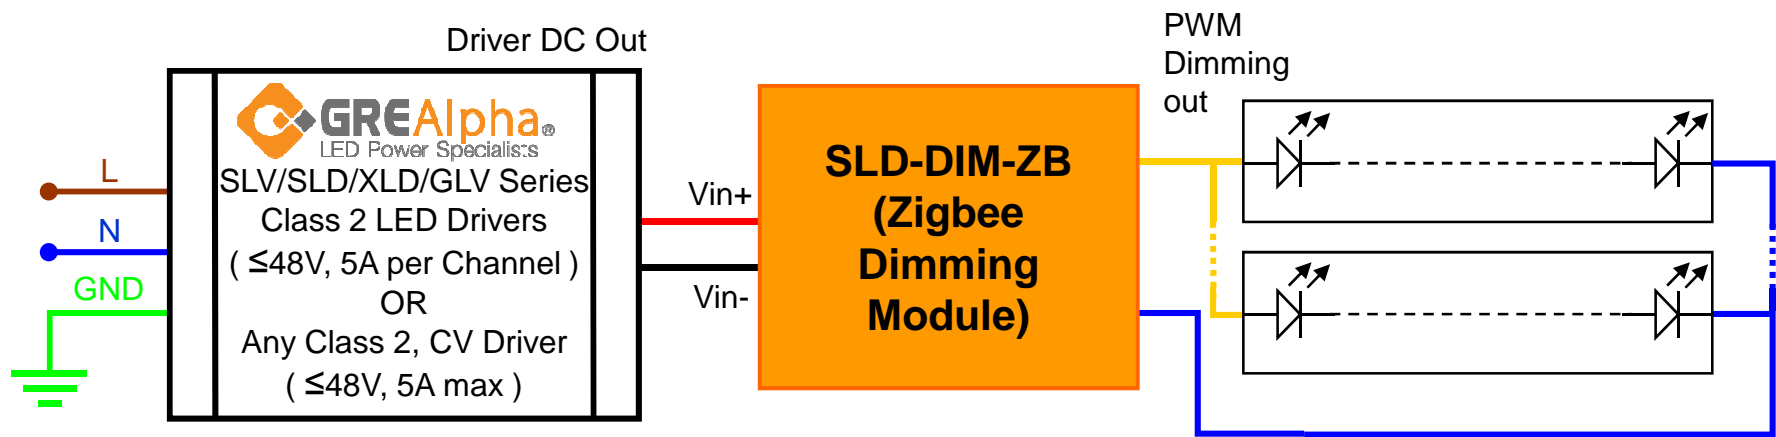

-* 0-100% flicker-free performance not guaranteed when used with non-GRE Alpha CV Drivers

Amazon Echo Plus / Echo Show

-* 0-100% flicker-free performance not guaranteed when used with non-GRE Alpha CV Drivers