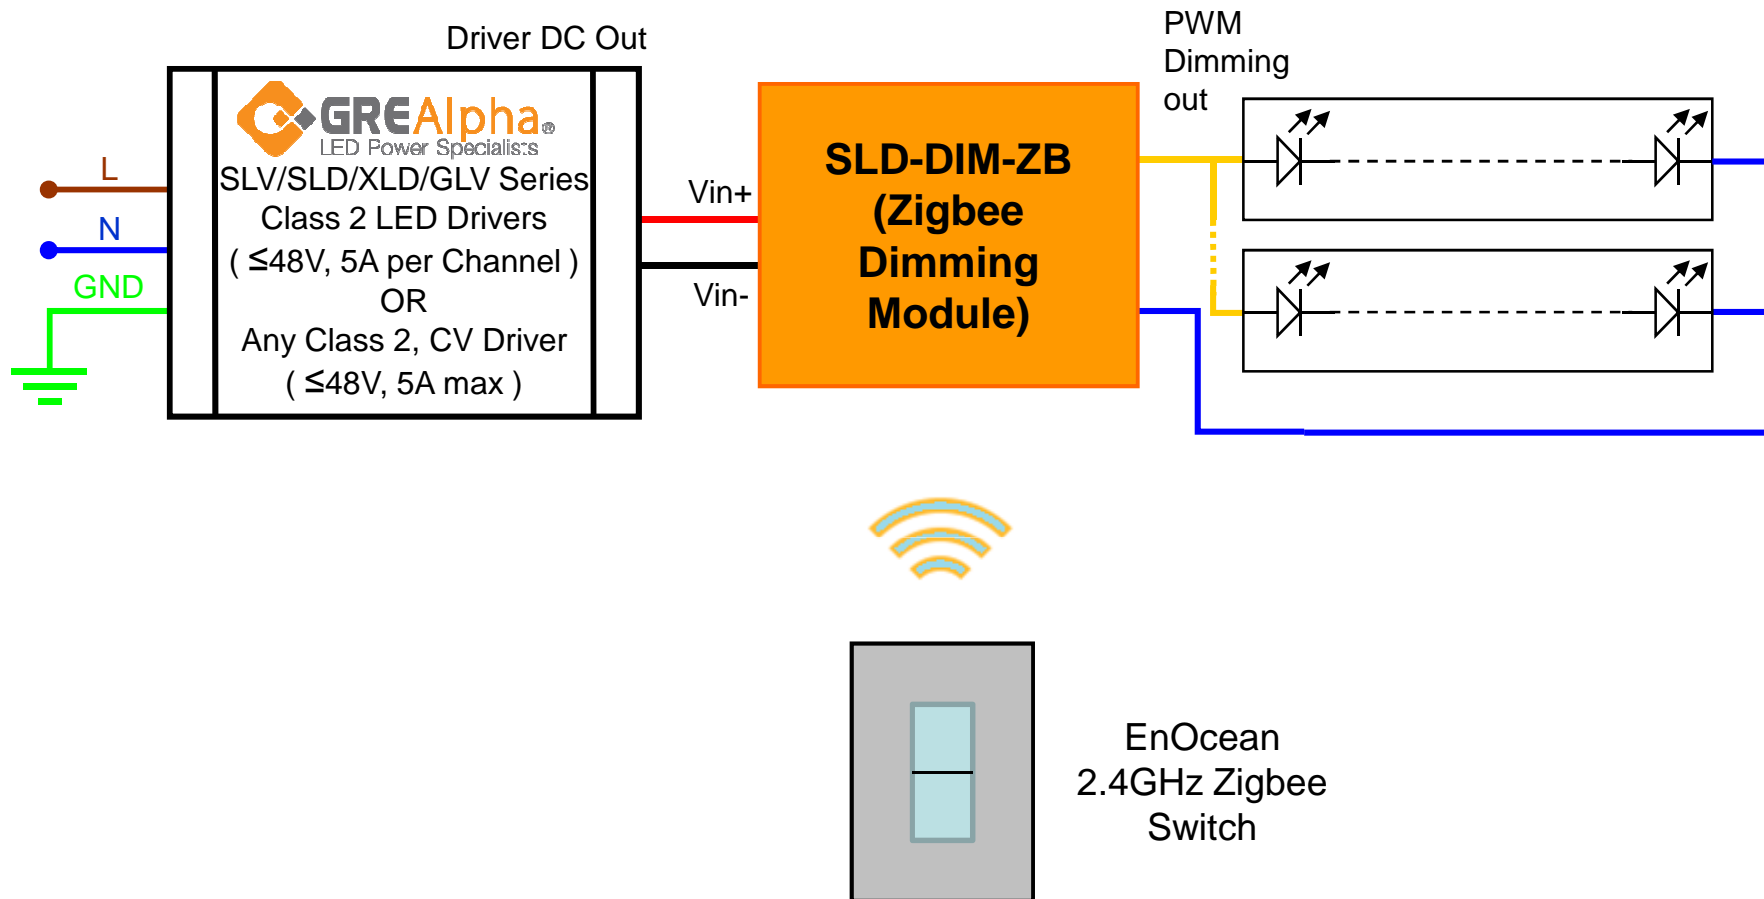

-* 0-100% flicker-free performance not guaranteed when used with non-GRE Alpha CV Drivers

EnOcean