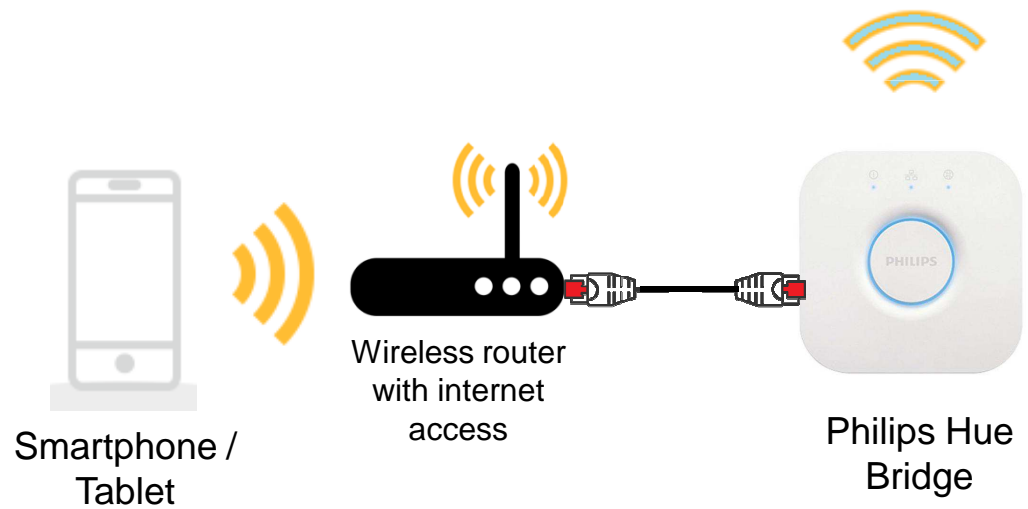

-* 0-100% flicker-free performance not guaranteed when used with non-GRE Alpha CV Drivers

Philips Hue